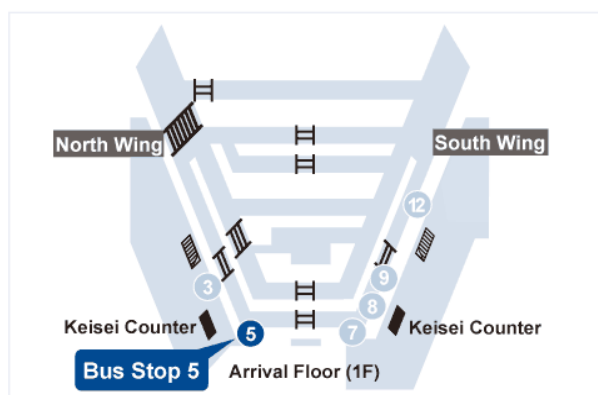

### Ticket Purchase:

Before 10:00p.m.

- Purchase the bus ticket at Keisei Bus ticketing counter at the airport before boarding.

After 10:00p.m.

- Head to the boarding spot directly.

Fare: JPY 1,000

Bus Destination: [Makuhari New City Inagekaigan Sta.]

### Bus Stops:

Terminal 1, 1F - Bus Stop No. 5

Terminal 2, 1F - Bus Stop No. 12

Terminal 3, 2F - Bus Stop No. 6

*\*Not all Buses stop at the Hotel Manhattan, please confirm the bus route with the bus driver. The closest stop to the hotel will be [Kaihin-Makuhari Railway Station] (8min on foot)*

**Time Schedule for buses bound for  
[Makuhari New City Inagekaigan Sta.]**

Narita Airport Terminal 3	Narita Airport Terminal 2	Narita Airport Terminal 1	Kaihin-Makuhari Railway Station	Hotel The Manhattan	Hotel Green Tower
Departure	Departure	Departure	Arrival	Arrival	Arrival
6:55	7:00	7:05	7:47	7:59	8:00
7:45	7:50	7:55	8:33	»	»
8:25	8:30	8:35	9:17	9:29	9:30
9:05	9:10	9:15	9:53	»	»
9:45	9:50	9:55	10:37	10:49	10:50
10:25	10:30	10:35	11:13	»	»
11:05	11:10	11:15	11:57	12:09	12:10
11:45	11:50	11:55	12:33	»	»
12:25	12:30	12:35	13:17	13:29	13:30
13:05	13:10	13:15	13:53	»	»
13:45	13:50	13:55	14:37	14:49	14:50
14:25	14:30	14:35	15:13	»	»
15:05	15:10	15:15	15:57	16:09	16:10
15:45	15:50	15:55	16:33	»	»
16:25	16:30	16:35	17:17	17:29	17:30
16:55	17:00	17:05	17:43	»	»
17:25	17:30	17:35	18:17	18:29	18:30
17:55	18:00	18:05	18:43	»	»
18:15	18:20	18:25	19:03	»	»
18:35	18:40	18:45	19:27	19:39	19:40
19:05	19:10	19:15	19:53	»	»
19:35	19:40	19:45	20:27	20:39	20:40
20:05	20:10	20:15	20:53	»	»
20:35	20:40	20:45	21:27	21:39	21:40
21:15	21:20	21:25	22:03	»	»
21:55	22:00	22:05	22:47	22:59	23:00
22:25	22:30	22:35	23:13	»	»