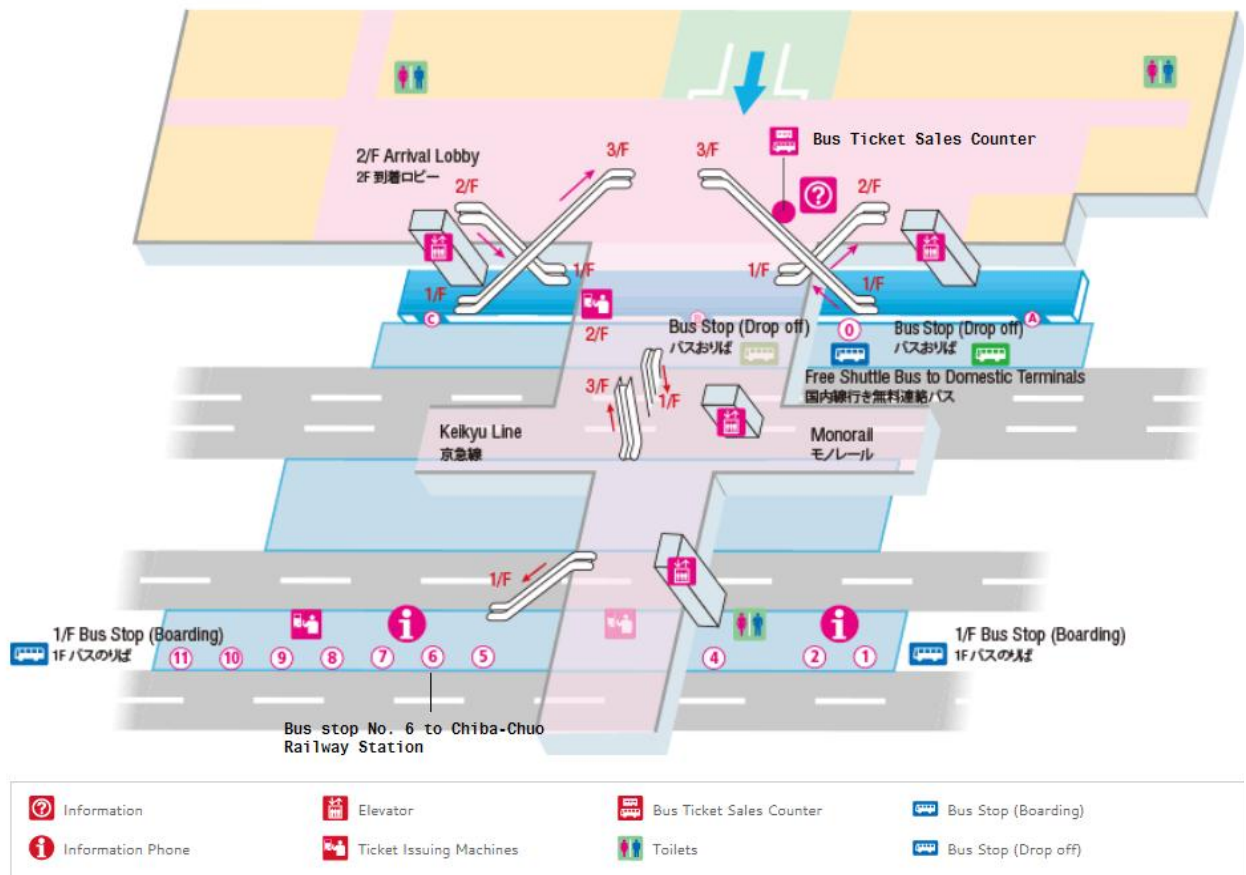

## Haneda Airport International Terminal Bus Information

Tickets can be purchased from the

- 2F Arrival Lobby Bus Ticket Sales Counter,
- 1F Ticket Issuing Machine, or
- when boarding the bus (Cash only)

Fare: JPY 1,150

Bus Destination:

- [Chiba-Chuo Railway Station, Chiba Railway Station and Makuhari New City]

Bus Stop:

- Board from Haneda Airport International Terminal, 1F **Bus Stop No.6**  
*\*Not all Buses stop at the Hotel Manhattan, please confirm the bus route with the bus driver. The closest stop to the hotel will be [Kaihin-Makuhari Railway Station] (8min on foot)*

**Time Schedule for buses bound for  
[Makuhari New City Inagekaigan Sta.]**

Narita Airport Terminal 3	Narita Airport Terminal 2	Narita Airport Terminal 1	Kaihin-Makuhari Railway Station	Hotel The Manhattan	Hotel Green Tower
Departure	Departure	Departure	Arrival	Arrival	Arrival
6:55	7:00	7:05	7:47	7:59	8:00
7:45	7:50	7:55	8:33	»	»
8:25	8:30	8:35	9:17	9:29	9:30
9:05	9:10	9:15	9:53	»	»
9:45	9:50	9:55	10:37	10:49	10:50
10:25	10:30	10:35	11:13	»	»
11:05	11:10	11:15	11:57	12:09	12:10
11:45	11:50	11:55	12:33	»	»
12:25	12:30	12:35	13:17	13:29	13:30
13:05	13:10	13:15	13:53	»	»
13:45	13:50	13:55	14:37	14:49	14:50
14:25	14:30	14:35	15:13	»	»
15:05	15:10	15:15	15:57	16:09	16:10
15:45	15:50	15:55	16:33	»	»
16:25	16:30	16:35	17:17	17:29	17:30
16:55	17:00	17:05	17:43	»	»
17:25	17:30	17:35	18:17	18:29	18:30
17:55	18:00	18:05	18:43	»	»
18:15	18:20	18:25	19:03	»	»
18:35	18:40	18:45	19:27	19:39	19:40
19:05	19:10	19:15	19:53	»	»
19:35	19:40	19:45	20:27	20:39	20:40
20:05	20:10	20:15	20:53	»	»
20:35	20:40	20:45	21:27	21:39	21:40
21:15	21:20	21:25	22:03	»	»
21:55	22:00	22:05	22:47	22:59	23:00
22:25	22:30	22:35	23:13	»	»