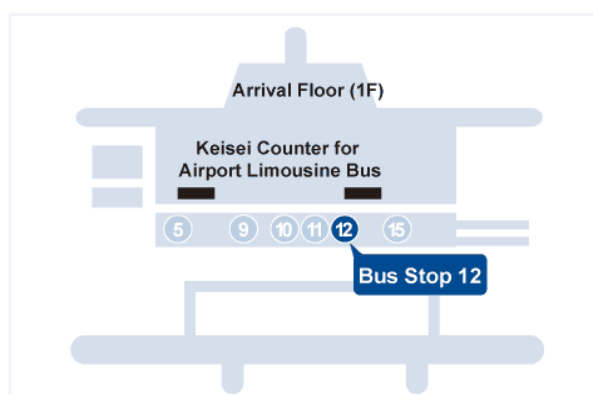

### Bus Stops:

Terminal 1, 1F - Bus Stop No. 5

Terminal 2, 1F - Bus Stop No. 12

Terminal 3, 2F - Bus Stop No. 6

*\*Not all Buses stop at the Hotel Manhattan, please confirm the bus route with the bus driver. The closest stop to the hotel will be [Kaihin-Makuhari Railway Station] (8min on foot)*