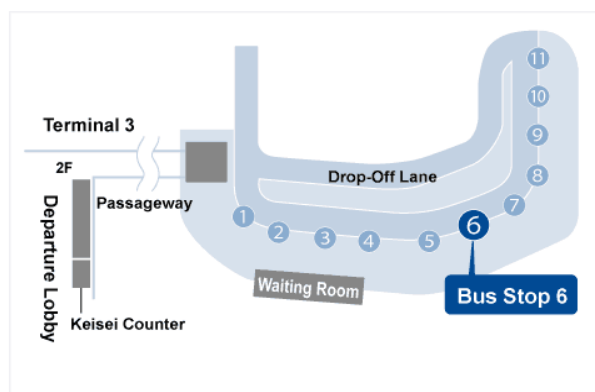

### Bus Stops:

Terminal 1, 1F - Bus Stop No. 5

Terminal 2, 1F - Bus Stop No. 12

Terminal 3, 2F - Bus Stop No. 6

*\*Not all Buses stop at the Hotel Manhattan, please confirm the bus route with the bus driver. The closest stop to the hotel will be [Kaihin-Makuhari Railway Station] (8min on foot)*